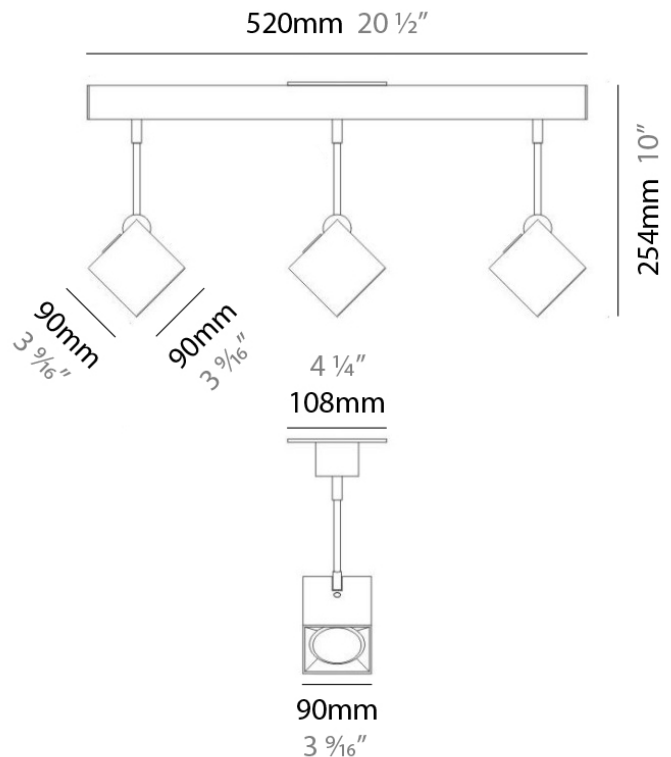

DAU SURFACE

D92017

GENERAL

Series: Dau
Brand: Milan
Division: Design
Mounting Type: Surface
Mounting Location: Ceiling
Subcategory: Pendant

PHYSICAL

Shape: Abstract
Length (mm): 520
Length (in): 20 1/2
Width (mm): 110
Width (in): 4 3/16
Height (mm): 254
Height (in): 10
Weight (kg): 1.4
Weight (lbs): 3
Fixture Material: Aluminum

ELECTRICAL

Number of Lamps: 3
Lamp Type: LED Retrofit
Lamp Shape: MR16
Bulb Included: Bulb Not Included
Total Output Wattage (W): 15
Max. Wattage Per Lamp (W): 5
Lamp Base: GU10
Input Voltage (V): 120

LED

Delivered Lumen Range: 500 - 999 lm

OPTICAL

RATINGS AND CERTIFICATIONS

Certified By: CSA Certified to UL and CSA Standards
IP rating: IP20